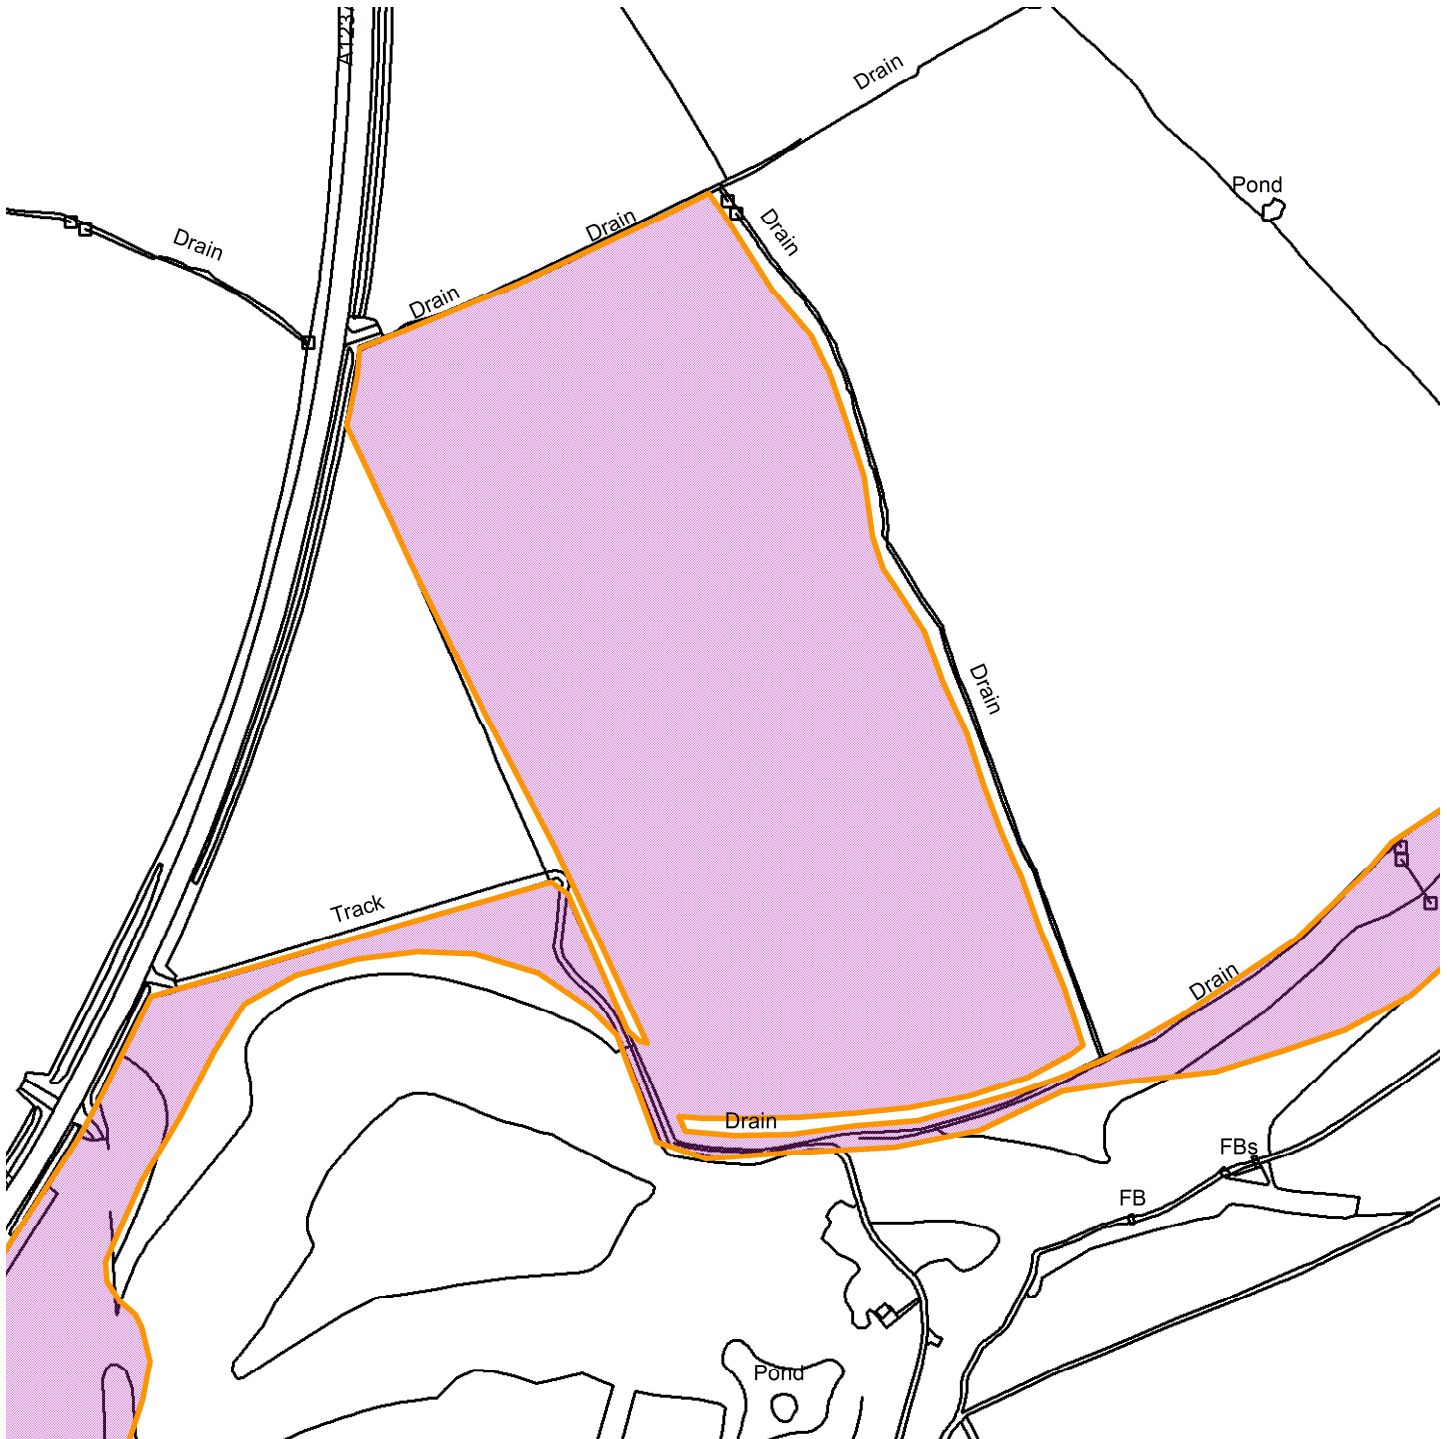

Pikehills Golf Club, Tadcaster Road, Copmanthorpe

22/01074/FULM

Scale : 1:3247

Reproduced from the Ordnance Survey map with the permission of the Controller of Her Majesty's Stationery Office © Crown Copyright 2000.

Unauthorised reproduction infringes Crown Copyright and may lead to prosecution or civil proceedings.

Produced using ESRI (UK)'s MapExplorer 2.0 - <http://www.esriuk.com>

Organisation	City of York Council
Department	Directorate of Place
Comments	Site Location Plan North
Date	26 September 2023
SLA Number	Not Set